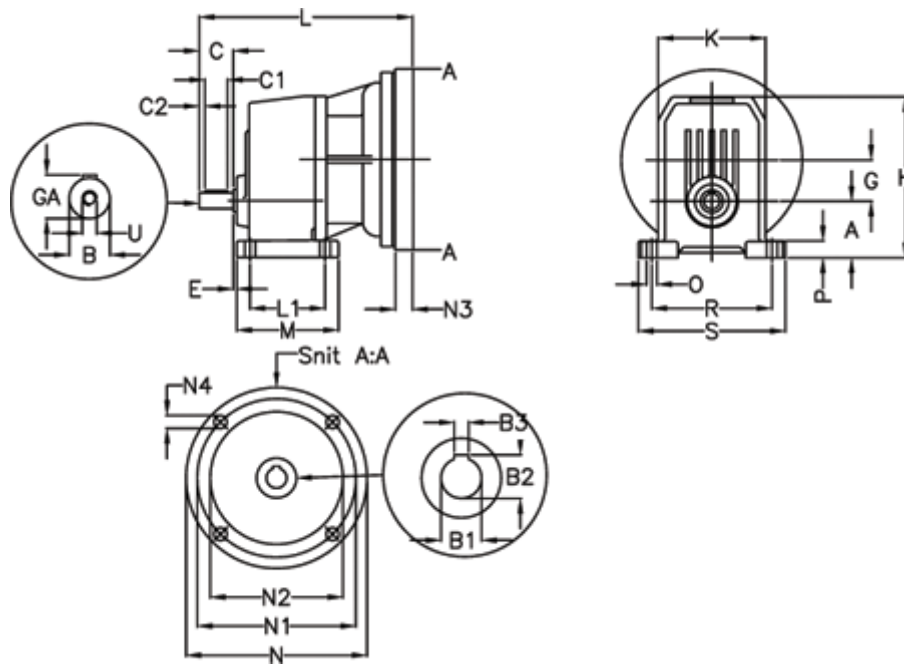

Article number: 40550500481245

Description: Single Stage Helical Gear
S 501-4,8-P112B5

Measures

A = 82	E = 25.5	M = 190.0	R = 225
B = 38	F = 10x8x60	N = 250	S = 270
B1 = 28	G = 73.5	N1 = 215	U = M12
B2 = 31.3	GA = 41.0	N2 = 180	
B3 = 8	H = 278.5	N3 = -	
C = 80	K = 185	N4 = M12x16	
C1 = 60	L = 344	O = 18	
C2 = 10	L1 = 145.0	P = 25.0	